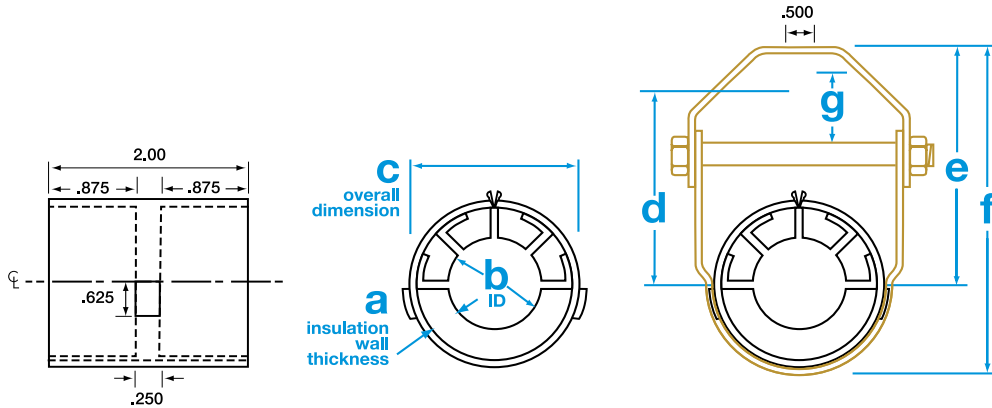

# Clevis Hanger Insulation Couplings

Klo-Shure® clevis hanger system includes clevis hanger, plastic coupling and fastening clip.

coupling "C" dimension	material size	cross bolt size	max recommended load/lbs
2.12 to 3.25	14 ga. x 1.25	5/16"	250
3.50 to 5.75	12 ga. x 1.25	5/16"	350

## Part Numbers:

All Klo-Shure® couplings consist of a 6-digit part number. This shows the breakdown of typical part numbers:

(i.e. Clevis Mounted part number for 2-1/8" tube with 3/4" wall insulation)

# 706212

**first digit**  
7 = series

**second digit**  
0 = clevis/round  
2 = strut mount

**third digit**  
insulation wall thickness based on 1/8" increments  
3 = 3/8"  
4 = 1/2"  
6 = 3/4"  
8 = 1"

**last three digits**  
outer diameter of the tubing/inner diameter of Klo-Shure® Coupling (decimal equivalent in inches)

**Note:** Klo-Shure® ID equals copper tube OD. Chart indicates coupling sizes currently available from Klo-Shure®. Plastic coupling available without clevis hanger. Contact factory for price and availability. \* Part number includes metal clevis hanger. All metal parts have Tri-Valent plating.